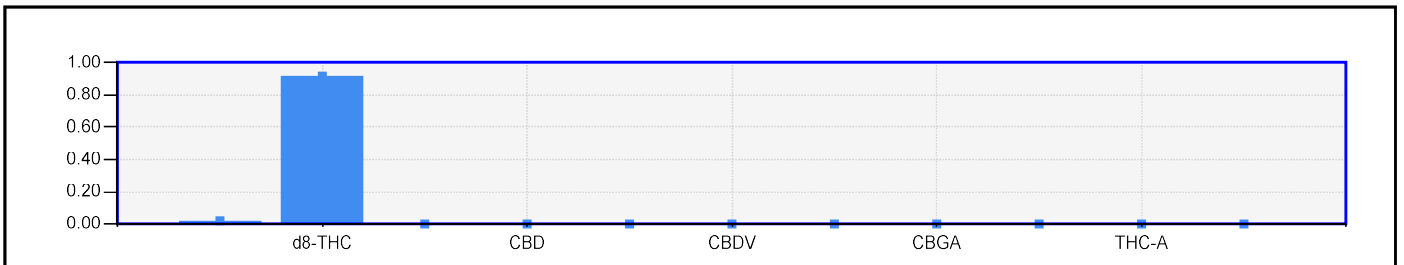

Quality Control Potency Report

Batch ID: N00877
Data file: 2021-07-26 13-26-49-04-00-05.dx
Sample Description: Space Walker
25mg D8 Nano Pineapple Express
Gummies
F-2457 FW: 3.13g

Name	Concentration [mg/g]	% Amount
CBN	0.0000	0.00
THC-A	0.0000	0.00
CBC	0.0000	0.00
CBD	0.0000	0.00
CBDA	0.0000	0.00
CBDV	0.0000	0.00
CBG	0.0000	0.00
CBGA	0.0000	0.00
THCV	0.0000	0.00
d9-THC	0.1988	0.02
d8-THC	9.1656	0.92

Total THC [mg/g]	Total THC [%]	Total CBD [mg/g]	Total CBD [%]
9.36	0.02	0.00	0.00

Comments:

Total D8/Gummy: 28.7mg