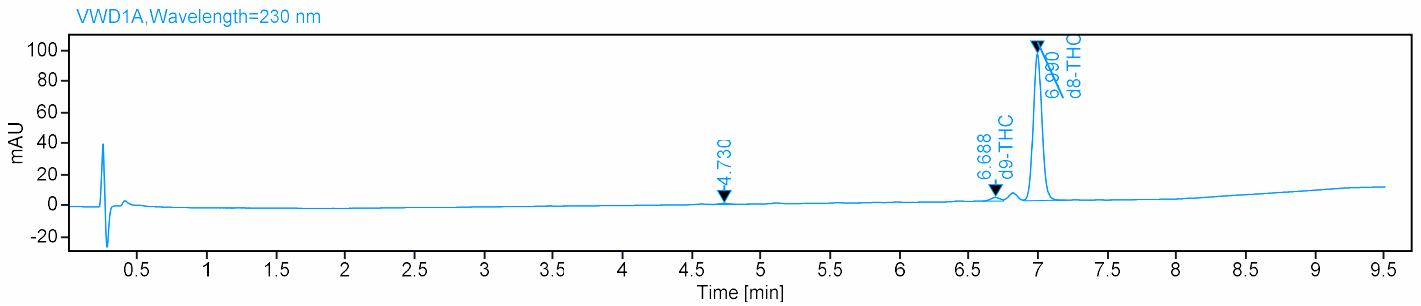

Quality Control Potency Report

Batch ID: N00877
Data file: 2021-07-26 13-26-49-04-00-05.dx
Sample Description: Space Walker
25mg D8 Nano Pineapple Express
Gummies
F-2457 FW: 3.13g

Name	Concentration [mg/g]	% Amount
CBN	0.0000	0.00
THC-A	0.0000	0.00
CBC	0.0000	0.00
CBD	0.0000	0.00
CBDA	0.0000	0.00
CBDV	0.0000	0.00
CBG	0.0000	0.00
CBGA	0.0000	0.00
THCV	0.0000	0.00
d9-THC	0.1988	0.02
d8-THC	9.1656	0.92

Total THC [mg/g]	Total THC [%]	Total CBD [mg/g]	Total CBD [%]
9.36	0.02	0.00	0.00

Comments:

Total D8/Gummy: 28.7mg