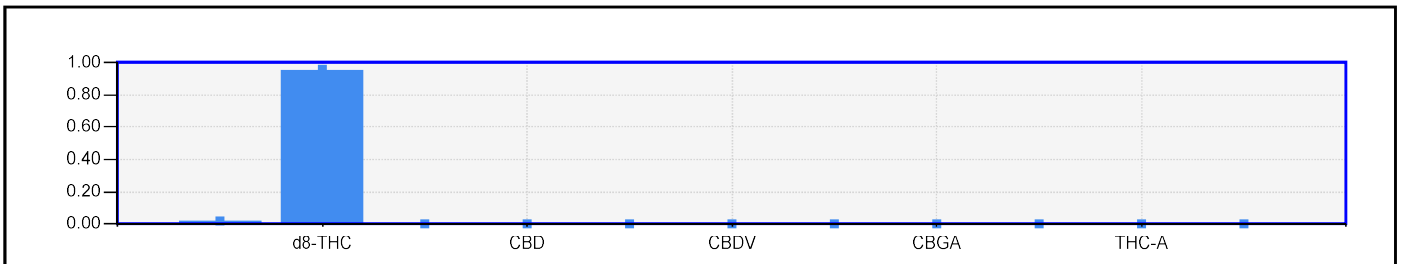

Quality Control Potency Report

Batch ID: N00869
Data file: 2021-07-26 13-14-59-04-00-04.dx
Sample Description: Space Walker
25mg D8 Nano Sour Apple Gummies
F-2455 FW: 3.06g

Name	Concentration [mg/g]	% Amount
CBN	0.0000	0.00
THC-A	0.0000	0.00
CBC	0.0000	0.00
CBD	0.0000	0.00
CBDA	0.0000	0.00
CBDV	0.0000	0.00
CBG	0.0000	0.00
CBGA	0.0000	0.00
THCV	0.0000	0.00
d9-THC	0.1829	0.02
d8-THC	9.5746	0.96

Total THC [mg/g]	Total THC [%]	Total CBD [mg/g]	Total CBD [%]
9.78	0.02	0.00	0.00

Comments:

Total D8/Gummy: 29.3mg