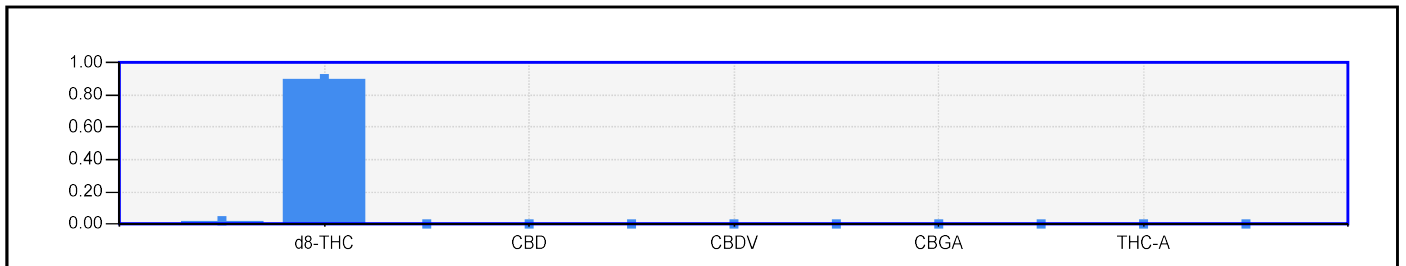

Quality Control Potency Report

Batch ID: N00876
Data file: 2021-07-28 11-51-02-04-00-02.dx
Sample Description: Space Walker
25mg D8 Nano OG Mango Gummies
F-2456 FW: 3.14g

Name	Concentration [mg/g]	% Amount
CBN	0.0000	0.00
THC-A	0.0000	0.00
CBC	0.0000	0.00
CBD	0.0000	0.00
CBDA	0.0000	0.00
CBDV	0.0000	0.00
CBG	0.0000	0.00
CBGA	0.0000	0.00
THCV	0.0000	0.00
d9-THC	0.1986	0.02
d8-THC	9.0154	0.90

Total THC [mg/g]	Total THC [%]	Total CBD [mg/g]	Total CBD [%]
9.21	0.02	0.00	0.00

Comments:

Total D8/Gummy: 28.3mg