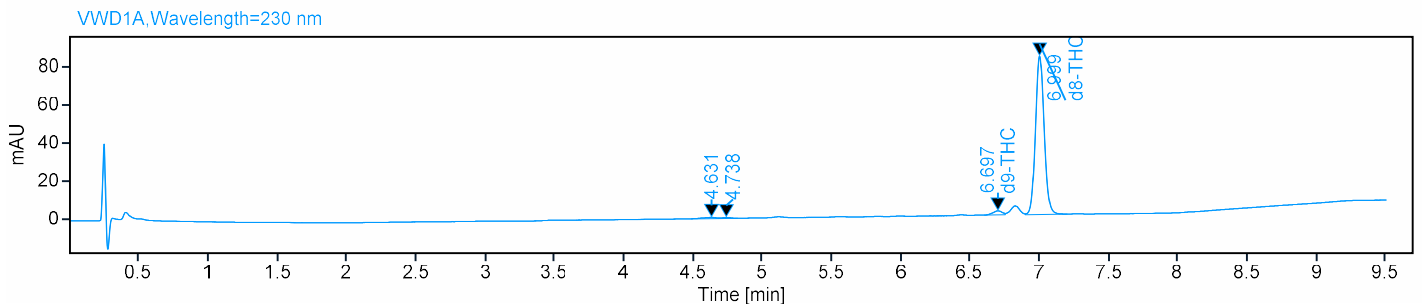

Quality Control Potency Report

Batch ID: N00876
Data file: 2021-07-28 11-51-02-04-00-02.dx
Sample Description: Space Walker
25mg D8 Nano OG Mango Gummies
F-2456 FW: 3.14g

Name	Concentration [mg/g]	% Amount
CBN	0.0000	0.00
THC-A	0.0000	0.00
CBC	0.0000	0.00
CBD	0.0000	0.00
CBDA	0.0000	0.00
CBDV	0.0000	0.00
CBG	0.0000	0.00
CBGA	0.0000	0.00
THCV	0.0000	0.00
d9-THC	0.1986	0.02
d8-THC	9.0154	0.90

Total THC [mg/g]	Total THC [%]	Total CBD [mg/g]	Total CBD [%]
9.21	0.02	0.00	0.00

Comments:

Total D8/Gummy: 28.3mg