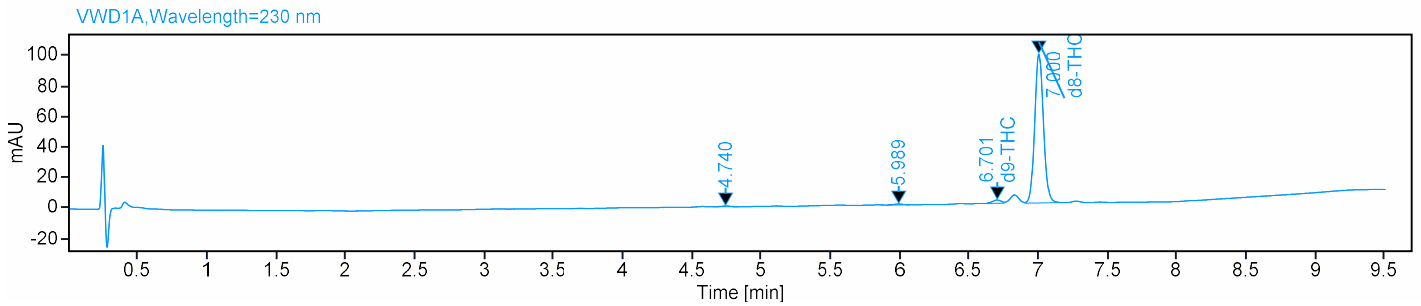

Quality Control Potency Report

Batch ID: N00869
Data file: 2021-07-26 13-14-59-04-00-04.dx
Sample Description: Space Walker
25mg D8 Nano Sour Apple Gummies
F-2455 FW: 3.06g

Name	Concentration [mg/g]	% Amount
CBN	0.0000	0.00
THC-A	0.0000	0.00
CBC	0.0000	0.00
CBD	0.0000	0.00
CBDA	0.0000	0.00
CBDV	0.0000	0.00
CBG	0.0000	0.00
CBGA	0.0000	0.00
THCV	0.0000	0.00
d9-THC	0.1829	0.02
d8-THC	9.5746	0.96

Total THC [mg/g]	Total THC [%]	Total CBD [mg/g]	Total CBD [%]
9.78	0.02	0.00	0.00

Comments:

Total D8/Gummy: 29.3mg