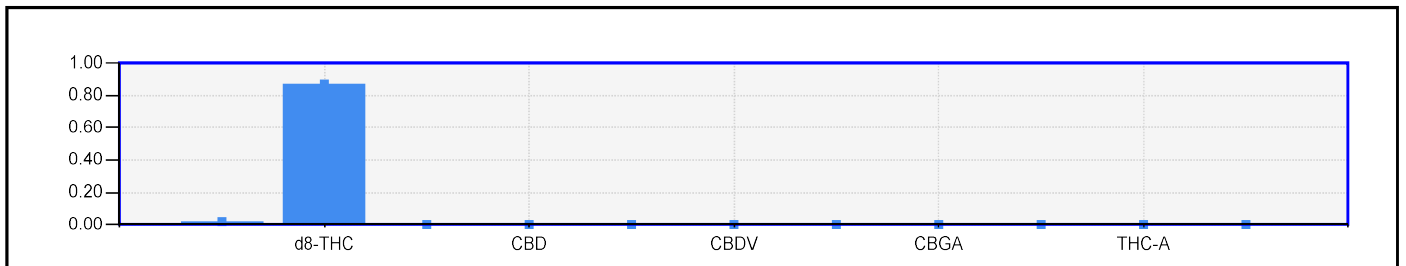

Quality Control Potency Report

Batch ID: N00878
Data file: 2021-07-28 12-02-52-04-00-03.dx
Sample Description: Space Walker
25mg D8 Nano Blue Dream Gummies
F-2458 FW: 3.19g

Name	Concentration [mg/g]	% Amount
CBN	0.0000	0.00
THC-A	0.0000	0.00
CBC	0.0000	0.00
CBD	0.0000	0.00
CBDA	0.0000	0.00
CBDV	0.0000	0.00
CBG	0.0000	0.00
CBGA	0.0000	0.00
THCV	0.0000	0.00
d9-THC	0.1761	0.02
d8-THC	8.7032	0.87

Total THC [mg/g]	Total THC [%]	Total CBD [mg/g]	Total CBD [%]
8.88	0.02	0.00	0.00

Comments:

Total D8/Gummy: 27.7mg